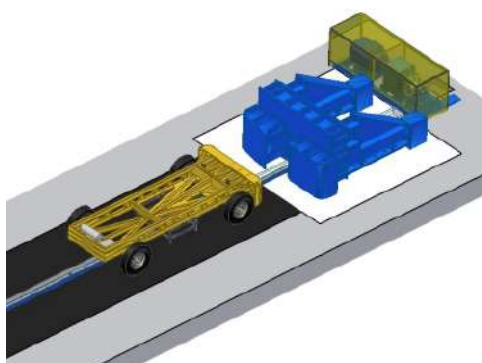

ACTUATORS STANDARD PERFORMANCES

ARIES has developed various systems for bumper testing to comply with main international standards:

ECE - FMVSS - CMVSS - RCAR - IIHS - ALLIANZ - ...

LOW SPEED CARSH