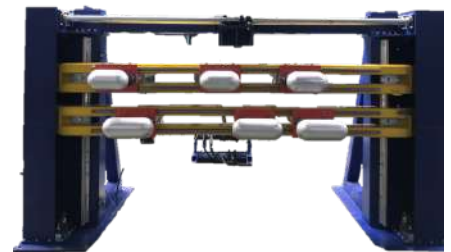

SEAT RESISTANCE

AUXILIARY TESTING EQUIPMENT

ARIES offers integrated turn-key solutions for any passive safety laboratory. From full, multidisciplinary laboratories to auxiliary equipment integrated into existing facilities.